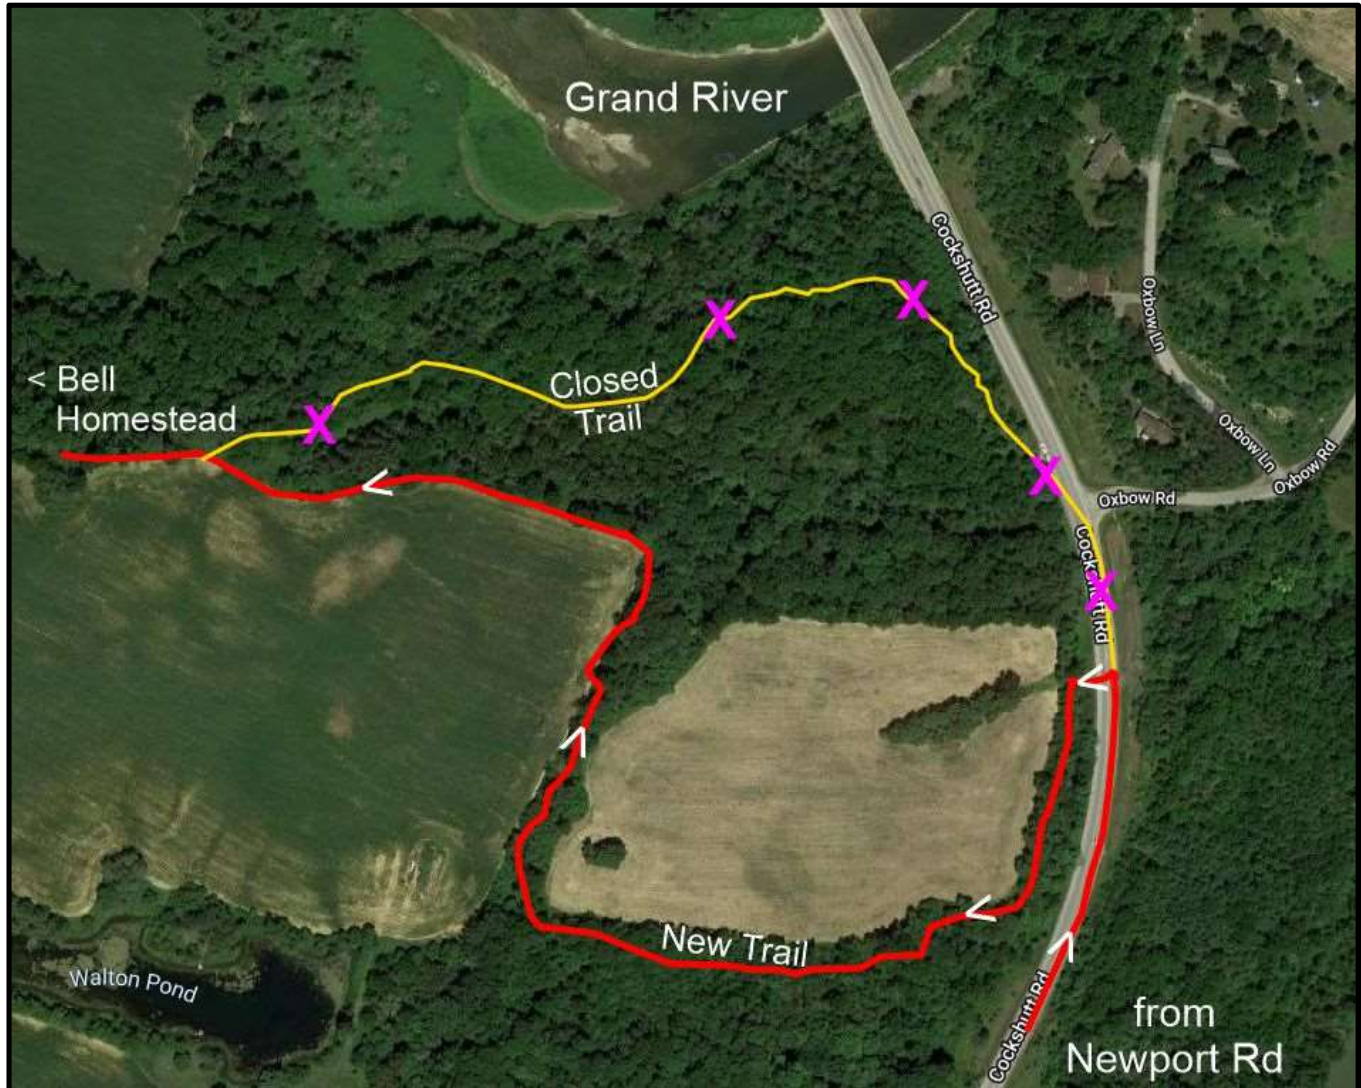

Grand Valley Trails Association

Revision to Maps 6 and 7

Section that has changed:

Carolinian Crest change on Cockshutt Road in Brantford.

Effective May 2022

The entrance to the **new** main trail (red line) occurs at 43.106201, -80.243259 on Cockshutt Road, Brantford. As per signage, do not block this entrance.

Online maps

Updated GVTA maps are available online on the Ondago app. Simply download the Ondago app, select the Grand Valley Trail maps from the catalogue and download the map you need. Online maps are interactive and show your progress as you walk along the trail. Once a map is downloaded, you do not require a data connection while walking the trail.